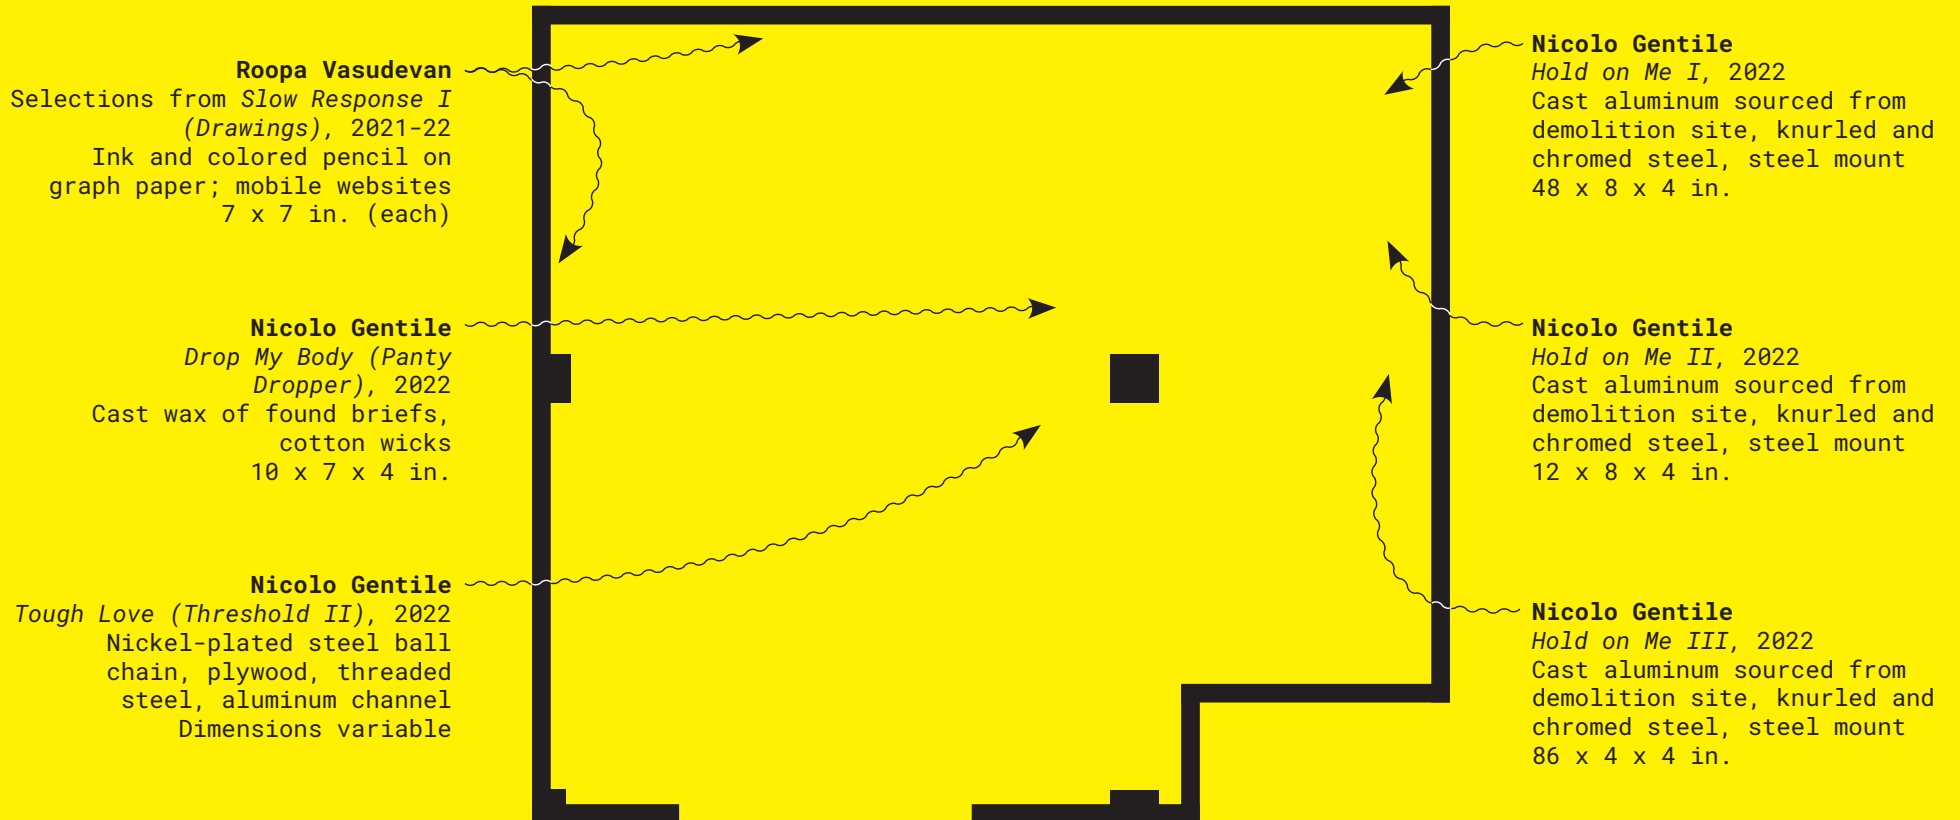

GALLERY MAP

HARD

MEDIUM

SOFTWARE